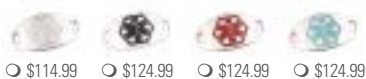

### Mingle

Select Emblem Color  
Sterling Silver

\$114.99  \$124.99  \$124.99  \$124.99

Select Band Design

Vintage Crystal  Canyon Sky  Western Rose

Reflection  Harmony  Montana Black

Circle Bracelet Length: 18 cm 20 cm