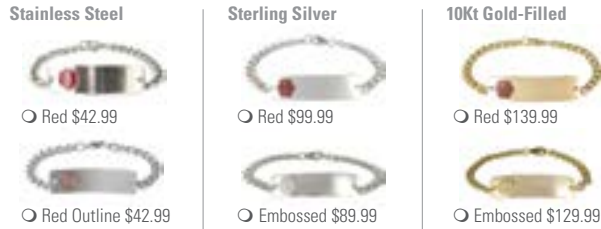

## Bracelets

### Mingle

Select Emblem Color  
Sterling Silver

\$114.99  \$124.99  \$124.99  \$124.99

Select Band Design

Vintage Crystal  Canyon Sky  Western Rose

Reflection  Harmony  Montana Black

Circle Bracelet Length: 18 cm 20 cm

### Classic

Select Style and Metal

Red \$42.99  Red \$99.99  Red \$139.99  
 Red Outline \$42.99  Embossed \$89.99  Embossed \$129.99

Circle Bracelet Length: Measure wrist+add 1.5 cm: 18 cm 20 cm 23 cm Other \_\_\_\_\_