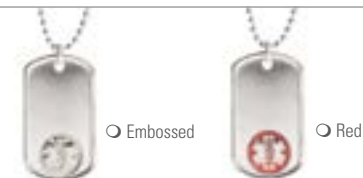

Bracelets

Mingle

Select Emblem Color
Sterling Silver

☐ $114.99 ☐ $124.99 ☐ $124.99 ☐ $124.99

Select Band Design

☐ Vintage Crystal ☐ Canyon Sky ☐ Western Rose

☐ Reflection ☐ Harmony ☐ Montana Black

Circle Bracelet Length: 18 cm 20 cm

Classic

Select Style and Metal

☐ Red $42.99 ☐ Red $99.99 ☐ Red $139.99
☐ Red Outline $42.99 ☐ Embossed $89.99 ☐ Embossed $129.99

Circle Bracelet Length: Measure wrist+add 1.5 cm: 18 cm 20 cm 23 cm Other _____

Premier

Select Style and Metal

☐ Red $57.99 ☐ Red $109.99 ☐ Red $149.99
☐ Embossed $104.99 ☐ Embossed $139.99

Circle Bracelet Length: Measure wrist+add 1.5 cm: 18 cm 20 cm 23 cm Other _____

Eternity $57.99

Select Metal

☐ Stainless Steel ☐ Gold Tone ☐ Rose Gold ☐ Onyx

Expansion Wristband

Select Gender and Metal

☐ Women $47.99 ☐ Men $47.99 ☐ Women $49.99 ☐ Men $49.99

Silicone Collections

Includes 9 Interchangeable Band Colours. See sample of each colour below.

Sleek

Select Style

☐ $40.99 ☐ $49.99 ☐ $49.99

Circle Bracelet Length: 15.5 cm 18 cm 21 cm 23 cm

Flex

Select Style

☐ $40.99 ☐ $54.99 ☐ $54.99

Large ☐ $40.99 ☐ $54.99 ☐ $54.99

Circle Bracelet Length: 16.5 cm 18.5 cm 20 cm 23 cm

Kids Action $29.99

Select Style

Adjustable Bracelet Length
☐ Super Star ☐ Choo Choo
☐ Dolphin ☐ Floral Butterfly ☐ Dinosaur

Leather Collections

Flex Stainless Steel $42.99

Adjustable Bracelet Length

Select Colour ☐ Brown ☐ Black

Urban $42.99

Select Colour

Adjustable Bracelet Length
☐ Brown ☐ Black

Epic $42.99

Select Style

Adjustable Bracelet Length
☐ Earth ☐ Rustic

Necklaces

All necklaces are 61cm in length

Classic and Premier

Select Style and Metal

☐ $42.99 ☐ $79.99 ☐ $124.99
☐ $57.99 ☐ $94.99 ☐ $104.99 ☐ $134.99 ☐ $144.99

Pendants

Select Style and Metal

☐ $79.99 ☐ $89.99 ☐ $104.99 ☐ $114.99 ☐ $124.99
☐ $74.99 ☐ $84.99 ☐ $104.99 ☐ $114.99

☐ $29.99

Dog Tags

Stainless Steel
$57.99

☐ Embossed ☐ Red

Expandable Wallet Card